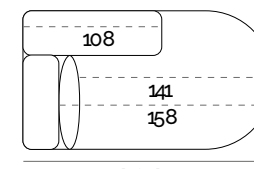

Aren 2 BL
145/106/85 cm

3 BL
182/106/85 cm

OL
144/106/85 cm

OBL
191/106/85 cm

VMESNI povezovalni elementi

1
75/106/85 cm

1.5
92/106/85 cm

Aren 2
115/106/85 cm

3
151/106/85 cm

R
103/103/85 cm

103

R XL
133/133/85 cm

133

133

DESNI priključni elementi

1BP
106/106/85 cm

1.5 BP
123/106/85 cm

Aren 2 BP
145/106/85 cm

3 BP
182/106/85 cm

OP
144/106/85 cm

92

144

106

OBP
191/106/85 cm

108

141

158

191

106

TOMINO *ostale dimenzije*

SEDIŠČE

Višina sedišča: 43 cm