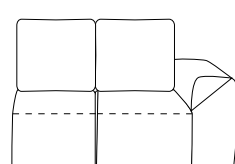

Aren 2 BL
145/106/85 cm

3 BL
182/106/85 cm

OL
144/106/85 cm

OBL
191/106/85 cm

VMESNI povezovalni elementi

1
75/106/85 cm

1.5
92/106/85 cm

Aren 2
115/106/85 cm

3
151/106/85 cm

R
103/103/85 cm

103

R XL
133/133/85 cm

133

133

DESNI priključni elementi

1BP
106/106/85 cm

1.5 BP
123/106/85 cm

Aren 2 BP
145/106/85 cm

3 BP
182/106/85 cm

OP
144/106/85 cm

92

144

106

OBP
191/106/85 cm

108

141

158

191

106

TOMINO *ostale dimenzije*

SEDIŠČE

Višina sedišča: 43 cm