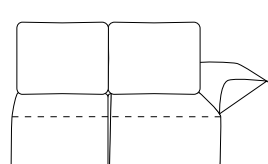

Aren 2 BL
145/106/85 cm

3 BL
182/106/85 cm

OL
144/106/85 cm

OBL
191/106/85 cm

VMESNI povezovalni elementi

1
75/106/85 cm

1.5
92/106/85 cm

Aren 2
115/106/85 cm

3
151/106/85 cm

R
103/103/85 cm

103

R XL
133/133/85 cm

133

133

DESNI priključni elementi

1BP
106/106/85 cm

1.5 BP
123/106/85 cm

Aren 2 BP
145/106/85 cm

3 BP
182/106/85 cm

OP
144/106/85 cm

92

144

106

OBP
191/106/85 cm

108

141

158

191

106

TOMINO *ostale dimenzije*

SEDIŠČE

Višina sedišča: 43 cm