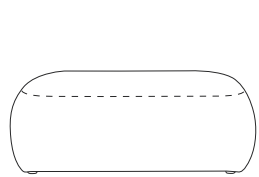

TOMINO *karta elementov*

TOMINO modularni izbor

SAMOSTOJNI elementi

pufa
106/60/42 cm

pufa round aren
108 cm

LEVI priključni elementi

1BL
106/106/85 cm

1.5 BL
123/106/85 cm

Aren 2 BL
145/106/85 cm

3 BL
182/106/85 cm

OL
144/106/85 cm

OBL
191/106/85 cm

VMESNI povezovalni elementi

1
75/106/85 cm

1.5
92/106/85 cm

Aren 2
115/106/85 cm

3
151/106/85 cm

R
103/103/85 cm

103

R XL
133/133/85 cm

133

133

DESNI priključni elementi

1BP
106/106/85 cm

1.5 BP
123/106/85 cm

Aren 2 BP
145/106/85 cm

3 BP
182/106/85 cm

OP
144/106/85 cm

92

144

106

OBP
191/106/85 cm