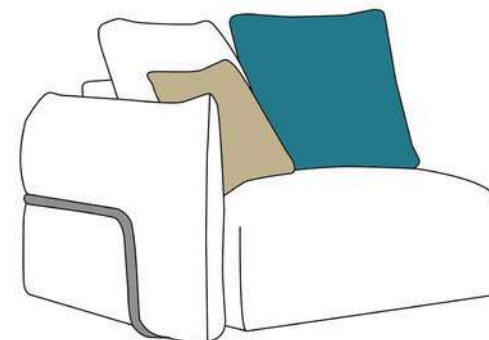

* Ni na voljo v tkanini Tellaro / Cannot be made in fabric Tellaro